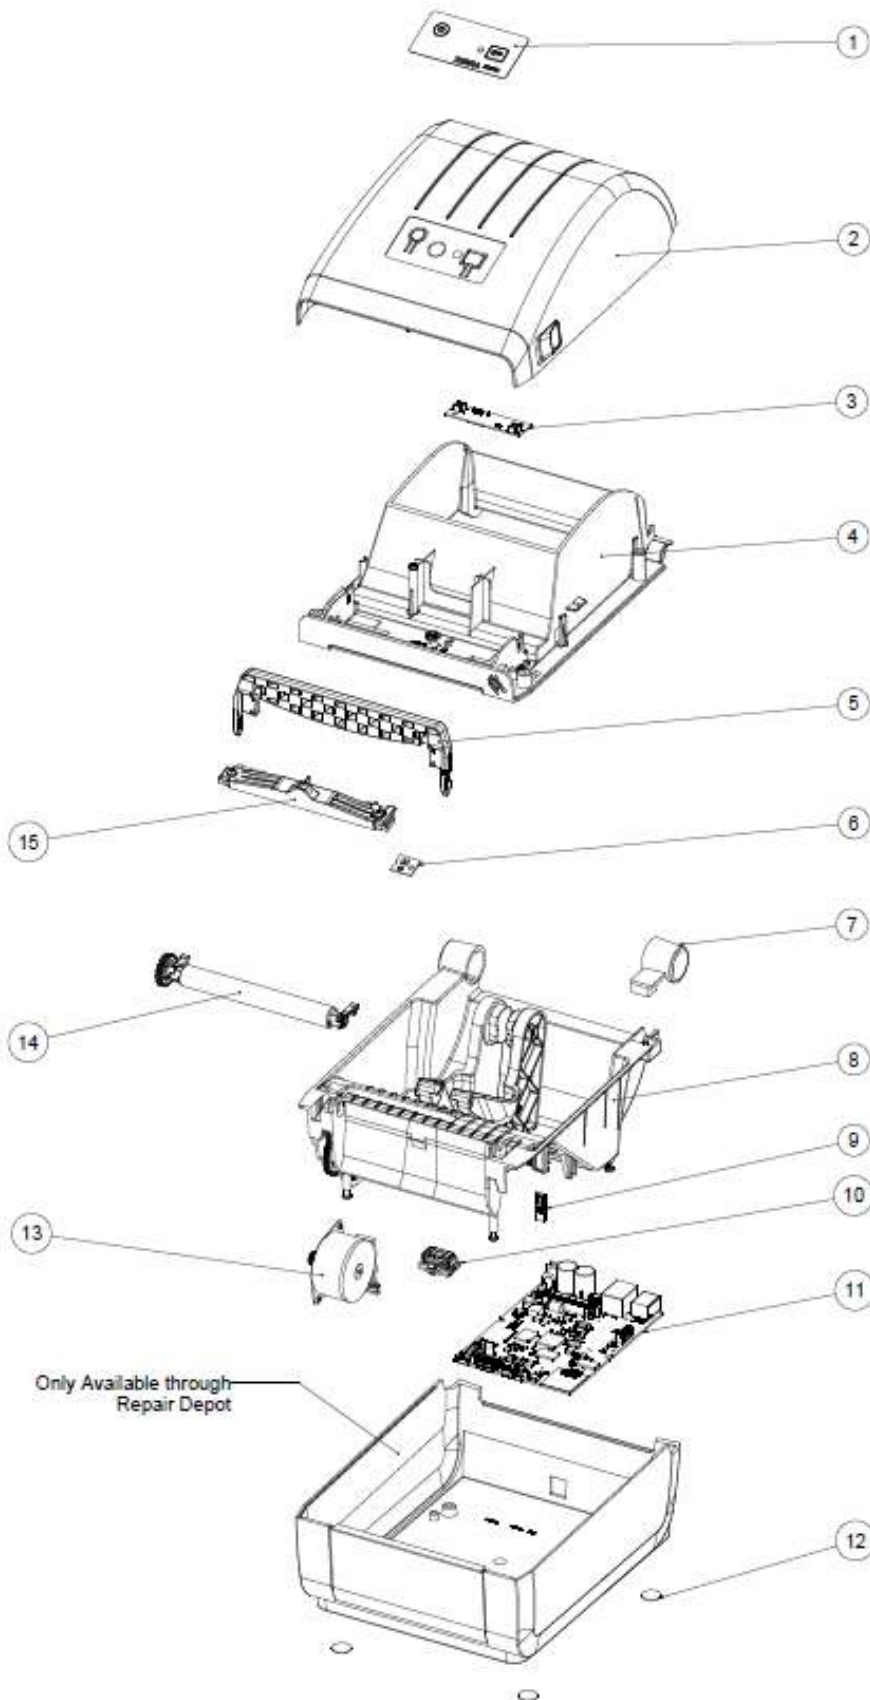

ZD220 & ZD230 Direct Thermal

**ZD220 & ZD230 Direct Thermal**

Item	Description	Part Number
1	Nameplate for ZD220 Nameplate for ZD230	P1080383-707 P1080383-708
2	Cover Assembly for Gray Models Cover Assembly for White Models	P1080383-709 P1080383-710
3	Control Panel PCBA	P1080383-711
4	Inner Lid for Gray Colored Models Inner Lid for White Colored Models	P1080383-712 P1080383-713
5	Latch Assembly	P1112640-007
6	Upper Media Sensor (Gap Sensor)	P1080383-714
7	Cover Hinge	P1080383-715
8	Print Mechanism	P1080383-716
9	Cover Open Sensor	P1080383-717
10	Lower Media Sensor (Blackline Sensor)	P1080383-718
11	ZD220/ZD230 Main Logic Board with USB ZD230 Main Logic Board with USB and Bluetooth ZD230 Main Logic Board with USB and Ethernet ZD230 Main Logic Board with USB and 802.11ac WiFi	P1080383-719 P1080383-720 P1080383-721 P1080383-722
12	Rubber Feet (set of 4)	P1080383-021
13	Motor Assembly	P1080383-723
14	Platen Roller Bearings for the platen roller, Left & Right (10 each)	P1080383-700 P1080383-224
15	Printhead, 203dpi	P1115689
Not Shown	Replacement Cutter (only for replacing a factory installed cutter)	P1080383-724
	Replacement Dispenser (only for replacing a factory installed dispenser)	P1080383-725
	Media Core Adaptors, For 1.5" diameter media cores	P1080383-701
	Shipping Pack - Packaging for shipping the printer	P1080383-424
	Power Supply Unattached, 60W (power cords not included)	P1080383-704
	Power Cord, U.S. 120V IEC320C13 (set of 5)	105950-014
	Power Cord, Euro 220V IEC320C13 (set of 5)	105950-015
	Power Cord, U.K. 240V IEC320C13 (set of 5)	105950-030
	Power Cord, Australia 240V IEC320C13 (set of 5)	105950-029
	Power Cord, China 220V C13 (set of 5)	105950-078
	Power Cord, Japan 125V JAPAN C13 (set of 5)	105950-079
	Power Cord, 220V Argentina C13 (set of 5)	105950-080
	Power Cord, 10A NBR 14136, Brazil (set of 5)	P1033401
	Power Cord, C13, 10A, IEC Israel (set of 5)	P1061022-020
	Power Cord India, 10A, IS 1293, C13 (set of 5)	P1080829
	Power Cord, Taiwan, 125V, IEC320C13 (set of 5)	P1079903-035